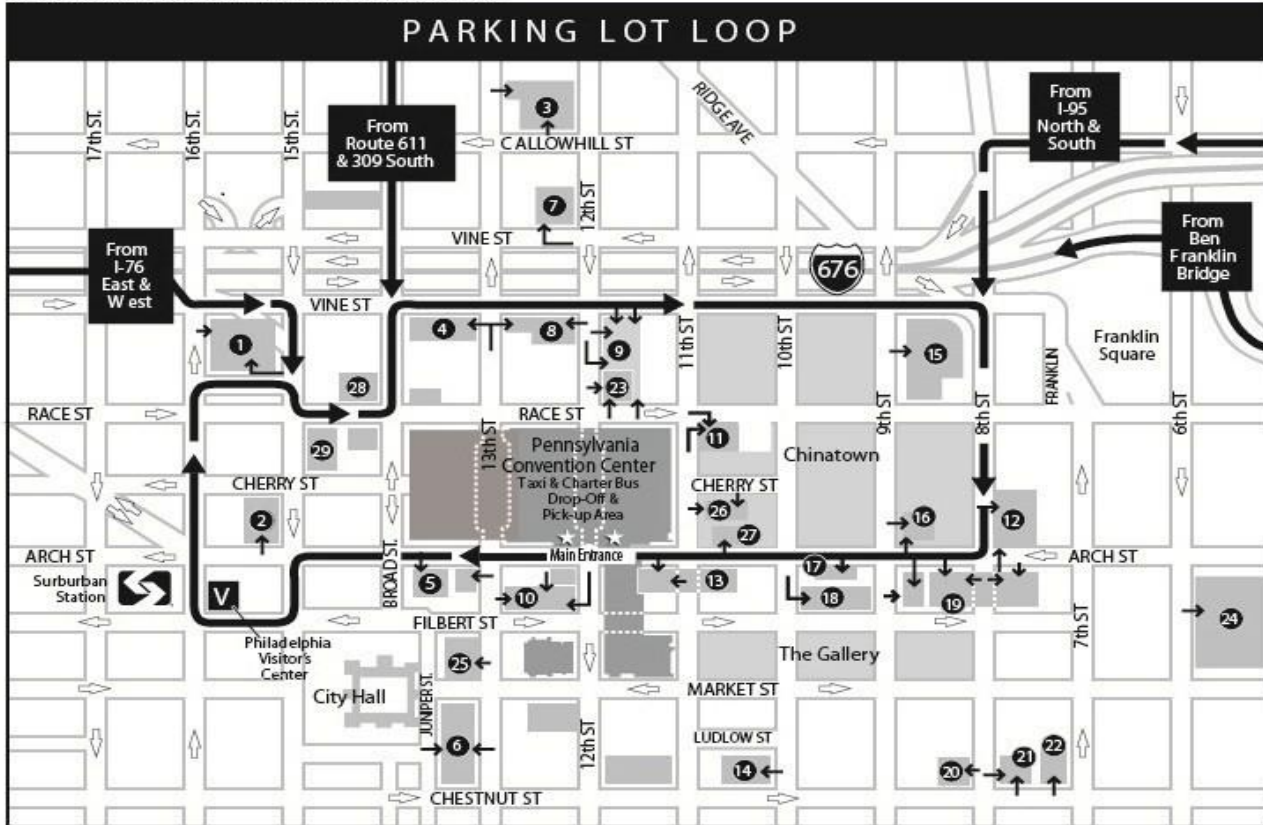

Parking

There are many parking options—both garages and lots—conveniently located within blocks of the Pennsylvania Convention Center. Below are just a few options.

Please note that you may need to call ahead to confirm availability and rates.

PLEASE NOTE YOUR LOCATION - TAKE PARKING STUB WITH YOU

PREVENT THEFT! DON'T LEAVE VALUABLES WHERE THEY CAN BE SEEN INSIDE YOUR CAR

LOT #	OPERATOR NAME	LOCATION	CONTACT	PHONE	LOT	CAPACITY & CLEARANCE	
1	Realen Gateway	15th & Vine Street	Tom Dunn	215-563-1550	G	1050	7'
2	Phila. Parking Authority	15th & Arch Street	Rocco Morrotto	215-683-9684	L	115	NA
3	DLC Parking Services	12th & Callowhill	Patrick Femia	215-829-8200	L	214	NA
4	EZ Park	Broad & Vine Street	Harvey Spear	215-733-0700	L	150	NA
5	Convention Center Parking Facility	1324 Arch Street	Al Gallon	267-239-0676	G	540	8'
6	Five Star	1300 Market Street	Jeffrey Eckman	215-546-7524	G	650	5'10"
7	EZ Park	1201 Vine/NW Crn.	Harvey Spear	215-733-0700	L	50	NA
8	EZ Park	12th & Vine/SW Crn.	Harvey Spear	215-733-0700	L	250	NA
9	Parkway	12th & Vine/SE Crn	Zerihum Belay	215-640-3810	L	200	NA
10	Parkway	12th & Filbert Street	Zerihum Belay	215-575-4005	G	860	NA
11	Central	11th & Race Street	Chris Sherman	215-563-3650	G	260 Valet	7'
12	Parkway	8th & Arch Street	Zerihum Belay	215-640-3810	L	126	NA
13	Gallery II Garage	11th & Arch Street	Pam Grossman	215-568-4025	G	750	6'2"
14	Phila. Parking Authority	10th & Ludlow Street	Rocco Morrotto	215-683-9684	G	450	7'
15	EZ Park	8th-9th/Race to Vine	Harvey Spear	215-733-0700	L	300	NA
16	Parkway	815 Arch Street	Zerihum Belay	215-640-3810	L	120	NA
17	EZ Park	912-20 Arch Street	Harvey Spear	215-733-0700	L	80 Valet	NA

Parking at the Marriott Philadelphia Downtown:

- Valet parking, fee: 56.35 USD daily
- LIMITED ONSITE PARKING during special events and weekends/Garage 6 ft 8 in/
- Fees include tax-oversized USD 68.60