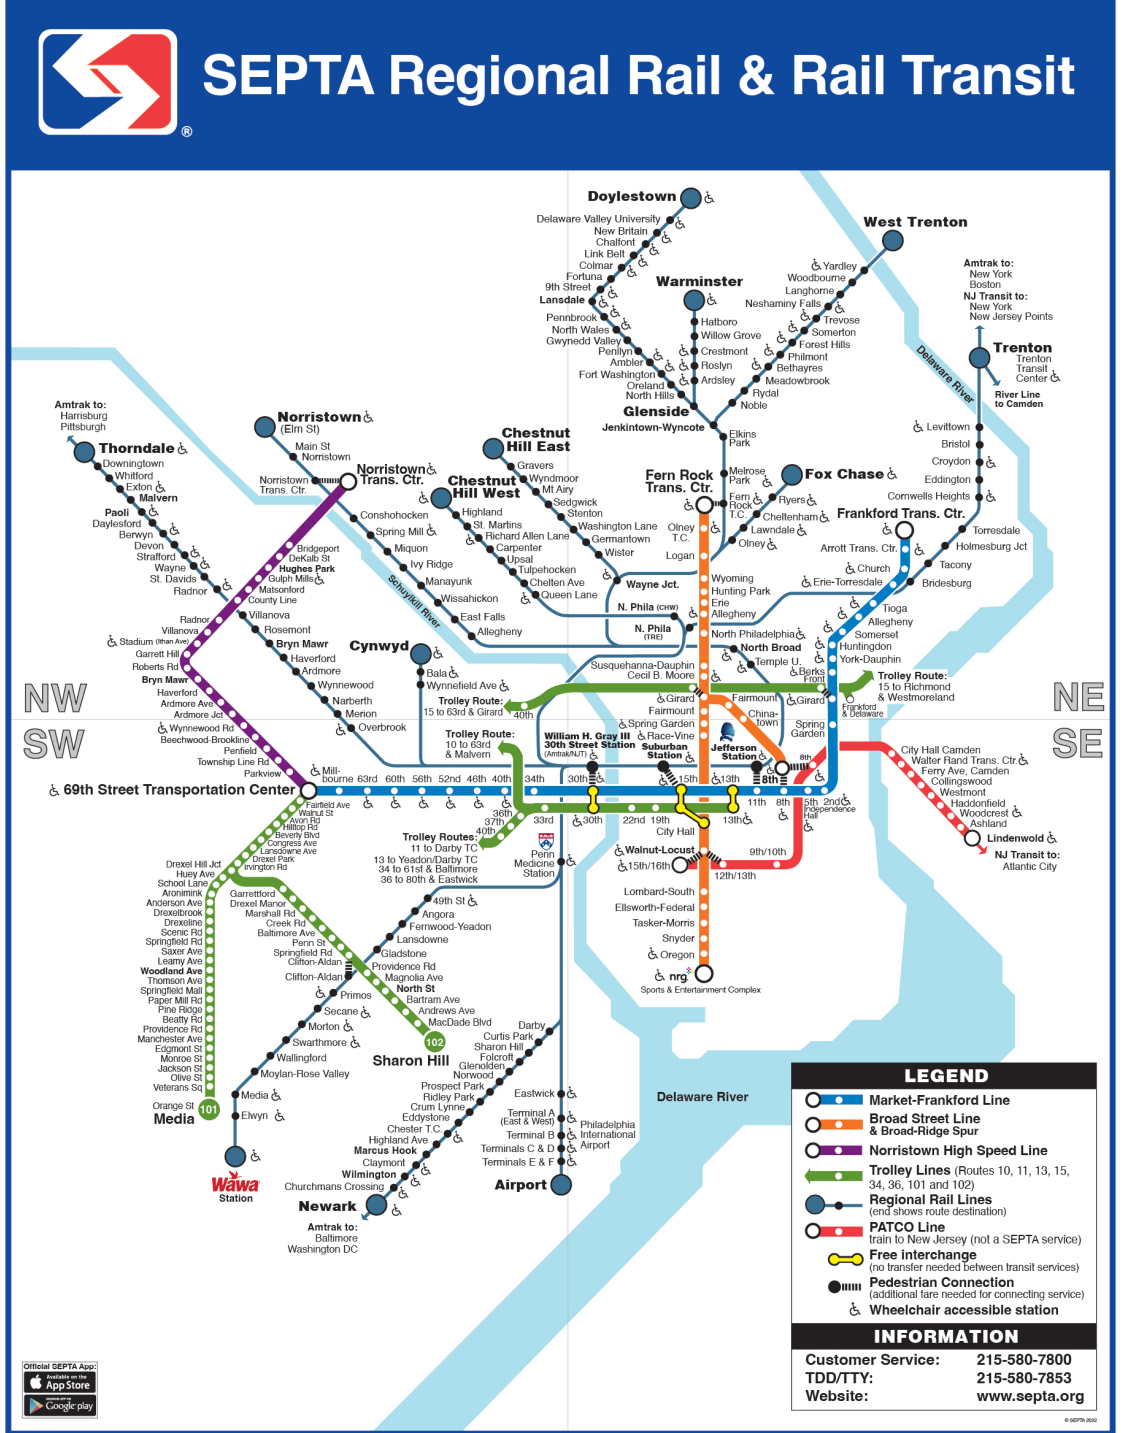

PERFORMING ARTS VENUES

Academy of Music	E4
Penn Live Arts	A4
Curtis Institute of Music	F4
Forest Theater	F4
Freedom Mortgage Pavilion	I5
FringeArts	H3
Institute of Contemporary Art	A4
Kimmel Cultural Campus	E5
Pennsylvania Academy of the Fine Arts	E3
Philadelphia Mormon Temple	X3
Suzanne Roberts Theatre	F5
The Fillmore Philadelphia	I1
University of the Arts	E5
Walnut Street Theater	F4
Union Transfer	F2
Wilmo Theater	E5
World Cafe Live	C4

PLACES OF WORSHIP

Arch St. United Methodist Church	E3
Cathedral Basilica of Saints Peter & Paul	E3
Church of the Holy Trinity	D4
Christ Church	H4
Congregation Mikveh Israel	G4
First Presbyterian Church	D4
Historic St. George's United Methodist Church	H3
Mother Bethel AME Church	G5
Old First Reformed Church	G3
Philadelphia Mormon Temple	E2
St. Clement's Church	D3
St. John the Evangelist	F4
Temple Beth Zion-Beth Israel	D5

TRANSPORTATION

30th Street Station (AMTRAK)	C3
Greyhound Bus Terminal	F3
Jefferson Station (SEPTA)	F4
Suburban Station (SEPTA)	E4

RIDE PHLASH

The quick, convenient and affordable connection throughout Center City Philadelphia!

GET AN ALL-DAY PASS FOR ONLY $5
OR PAY $2 PER RIDE

Visit RidePhillyPHLASH.com for service schedule and more information.

Come and see why we are rated 4.7 stars

★★★★★

On Historic Independence Hall
Corner of 5th & Market Streets

TheWeitzman.org

WEITZMAN NATIONAL MUSEUM OF AMERICAN JEWISH HISTORY
A Smithsonian Institution Affiliate

FREE & FAMILY FRIENDLY

COMPLIMENTARY GIFT*

PRESENT THIS COUPON AND RECEIVE A COMPLIMENTARY HARD ROCK CAFE GIFT WITH A MINIMUM PURCHASE OF $40 IN THE ROCK SHOP*

Philadelphia
1113 Market St | +1 215.238.1000

#HardRockCafe | hardrockcafe.com

Hard Rock CAFE PHILADELPHIA