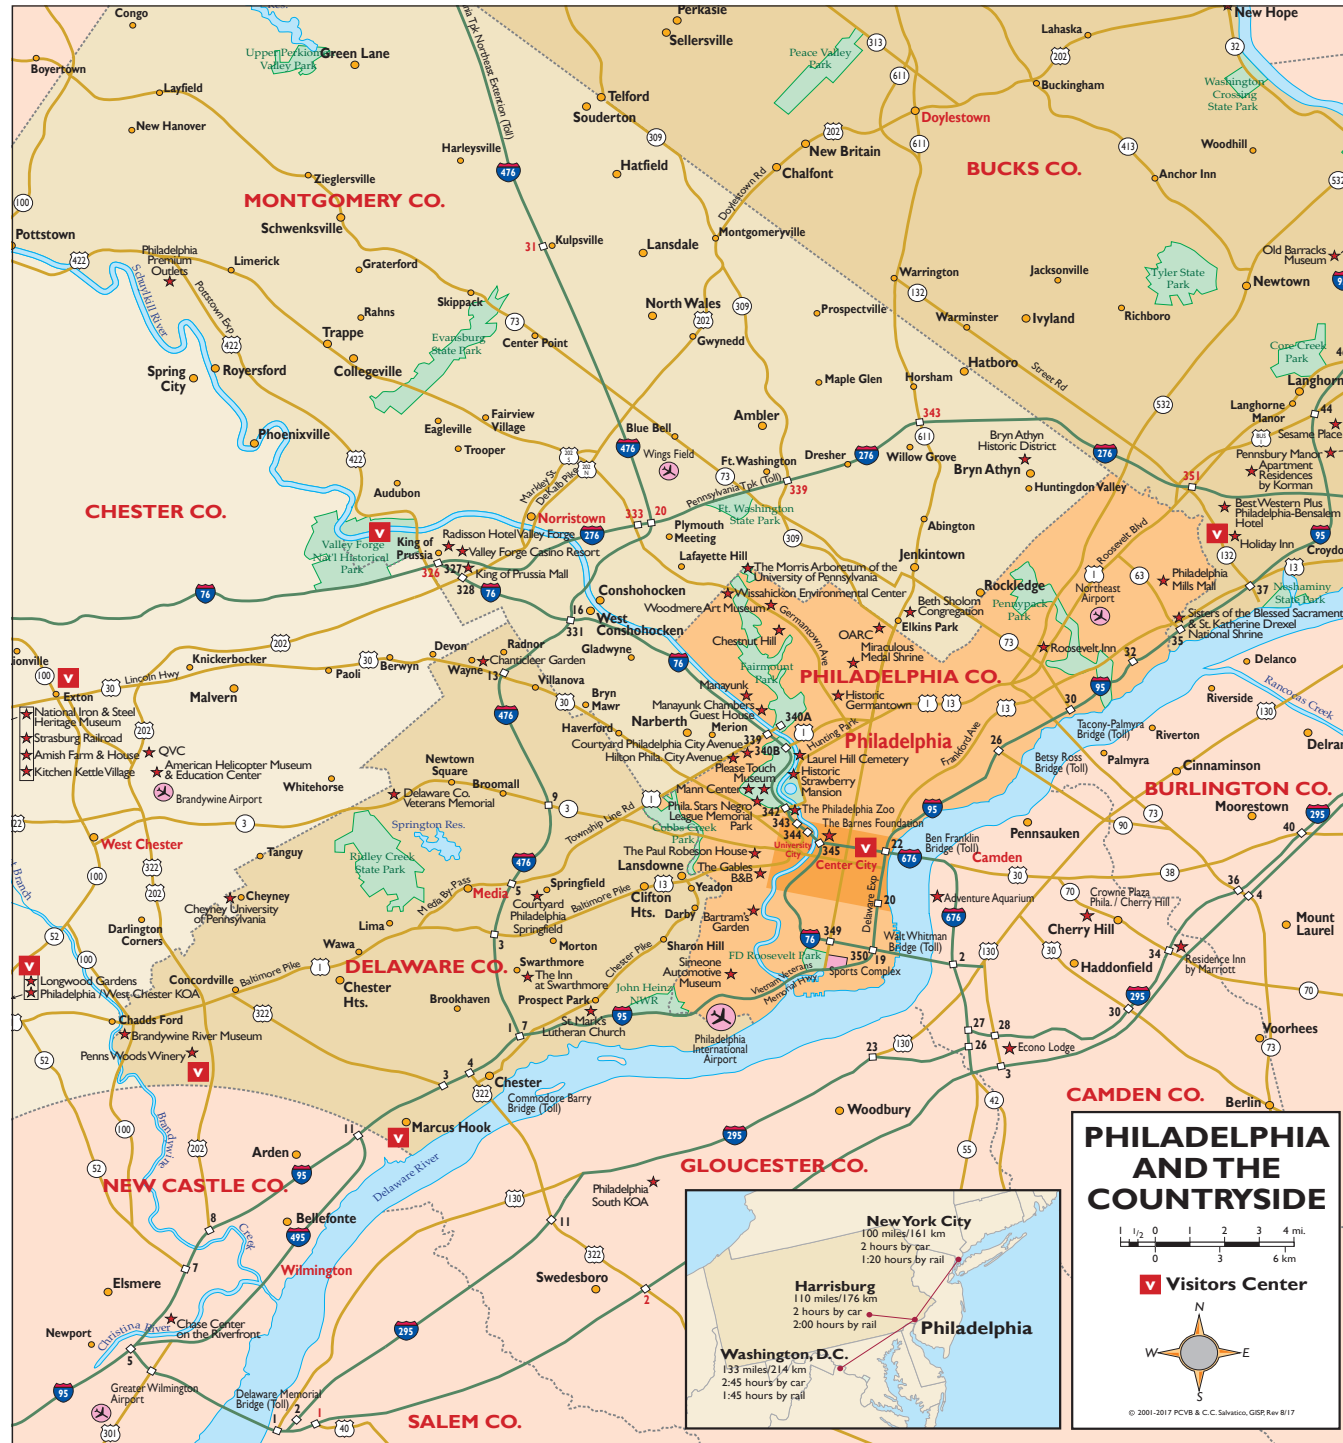

PERFORMING ARTS VENUES

Academy of Music	E4
Penn Live Arts	A4
Curtis Institute of Music	F4
Forest Theater	F4
Freedom Mortgage Pavilion	I5
FringeArts	H3
Institute of Contemporary Art	A4
Kimmel Cultural Campus	E5
Pennsylvania Academy of the Fine Arts	E3
Philadelphia Mormon Temple	X3
Suzanne Roberts Theatre	F5
The Fillmore Philadelphia	I1
University of the Arts	E5
Walnut Street Theater	F4
Union Transfer	F2
Wilmo Theater	E5
World Cafe Live	C4

PLACES OF WORSHIP

Arch St. United Methodist Church	E3
Cathedral Basilica of Saints Peter & Paul	E3
Church of the Holy Trinity	D4
Christ Church	H4
Congregation Mikveh Israel	G4
First Presbyterian Church	D4
Historic St. George's United Methodist Church	H3
Mother Bethel AME Church	G5
Old First Reformed Church	G3
Philadelphia Mormon Temple	E2
St. Clement's Church	D3
St. John the Evangelist	F4
Temple Beth Zion-Beth Israel	D5

TRANSPORTATION

30th Street Station (AMTRAK)	C3
Greyhound Bus Terminal	F3
Jefferson Station (SEPTA)	F4
Suburban Station (SEPTA)	E4

RIDE PHLASH

The quick, convenient and affordable connection throughout Center City Philadelphia!

GET AN ALL-DAY PASS FOR ONLY $5
OR PAY $2 PER RIDE

Visit RidePhillyPHLASH.com for service schedule and more information.

Come and see why we are rated 4.7 stars

★★★★★

On Historic Independence Hall
Corner of 5th & Market Streets

TheWeitzman.org

WEITZMAN NATIONAL MUSEUM OF AMERICAN JEWISH HISTORY
A Smithsonian Institution Affiliate

FREE & FAMILY FRIENDLY

COMPLIMENTARY GIFT*

PRESENT THIS COUPON AND RECEIVE A COMPLIMENTARY HARD ROCK CAFE GIFT WITH A MINIMUM PURCHASE OF $40 IN THE ROCK SHOP*

Philadelphia
1113 Market St | +1 215.238.1000

#HardRockCafe | hardrockcafe.com

Hard Rock CAFE PHILADELPHIA